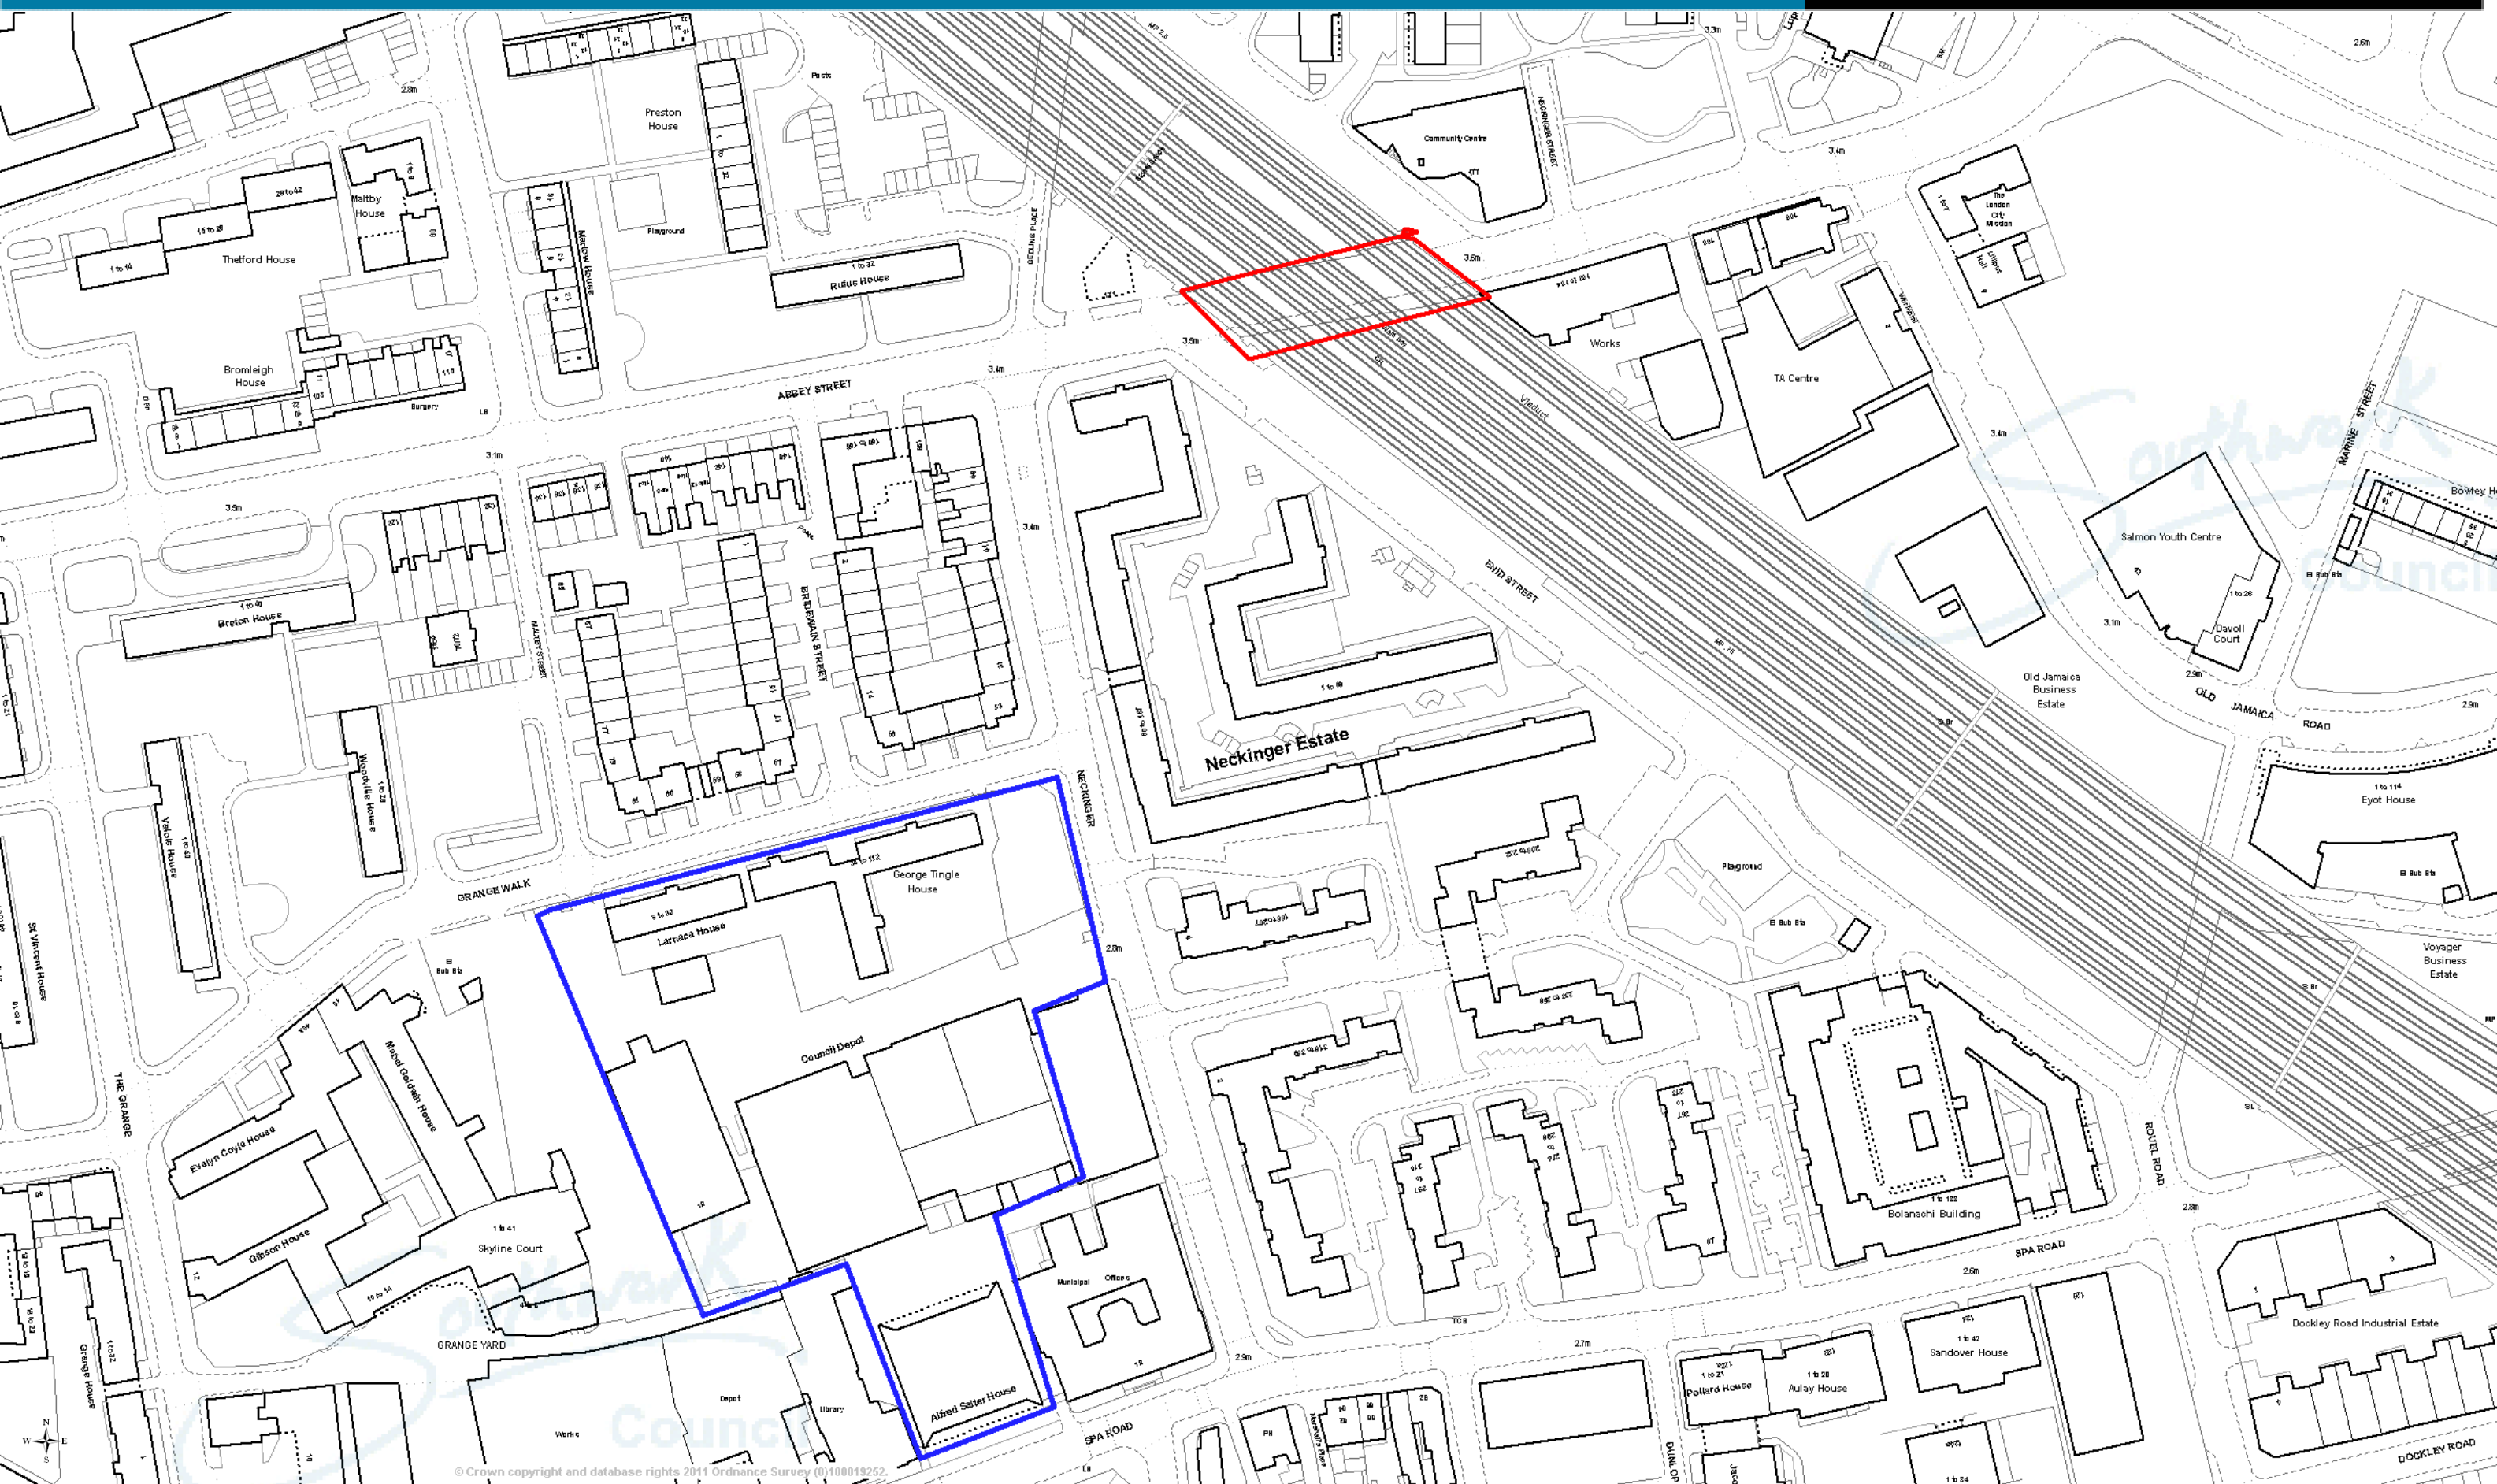

# Appendix 1 Abbey Street arches and Site C5/17 Spa Road, Bermondsey

Date 11/1/2012

© Crown copyright and database rights 2011 Ordnance Survey (0100019252)